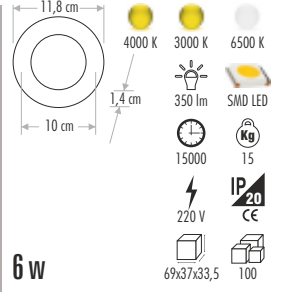

SLIM LED PANEL (%100 ALÜMİNYUM)

CT-5144 2" PANEL LED ARMATÜR 35,00 ₺

3 w

CT-5145 3" PANEL LED ARMATÜR 40,00 ₺

6 w

CT-5146 4" PANEL LED ARMATÜR 60,00 ₺

9 w

CT-5147 5" PANEL LED ARMATÜR 65,00 ₺