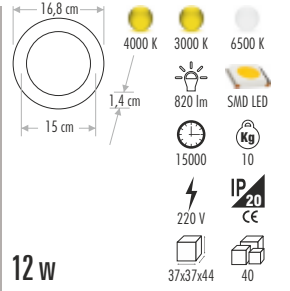

SLIM LED PANEL (%100 ALÜMİNYUM)

CT-5144 2" PANEL LED ARMATÜR 35,00 ₺

3 w

CT-5145 3" PANEL LED ARMATÜR 40,00 ₺

6 w

CT-5146 4" PANEL LED ARMATÜR 60,00 ₺

9 w

CT-5147 5" PANEL LED ARMATÜR 65,00 ₺