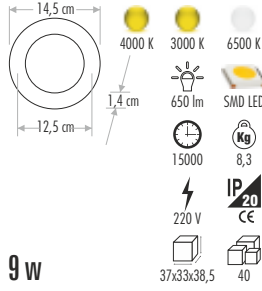

SLIM LED PANEL (%100 ALÜMİNYUM)

CT-5144 2" PANEL LED ARMATÜR 35,00 ₺

3 w

CT-5145 3" PANEL LED ARMATÜR 40,00 ₺

6 w

CT-5146 4" PANEL LED ARMATÜR 60,00 ₺

9 w

CT-5147 5" PANEL LED ARMATÜR 65,00 ₺