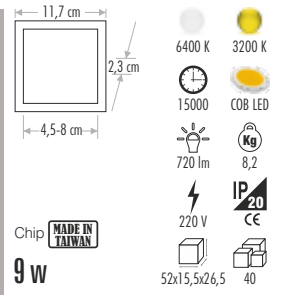

PLUS SLIM LED PANEL AYARLANABİLİR MONTAJ ÇAPI