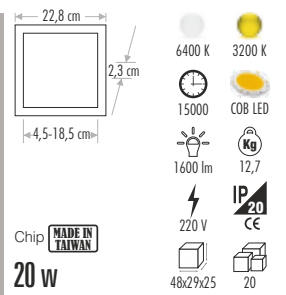

CT-5658 PLUS LED PANEL ARMATÜR 170,00 ₺