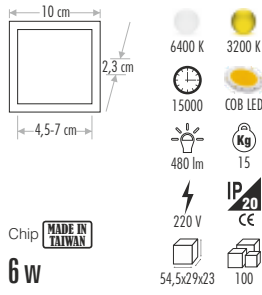

PLUS SLIM LED PANEL AYARLANABİLİR MONTAJ ÇAPI