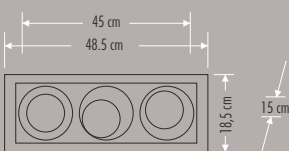

CT-5505 HALOSPOT LED ARMATÜR

ÇİP MADE IN TAIWAN