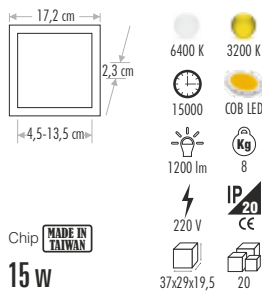

CT-5657 PLUS LED PANEL ARMATÜR 120,00 ₺