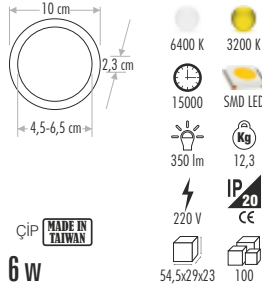

CT-5646 PLUS SLIM LED PANEL 65,00 ₺

PLUS SLIM LED PANEL AYARLANABİLİR MONTAJ ÇAPI