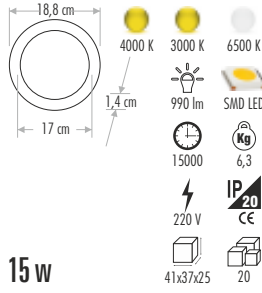

CT-5169 8" PANEL LED ARMATÜR 80,00 ₺

CT-5148 6" PANEL LED ARMATÜR 75,00 ₺