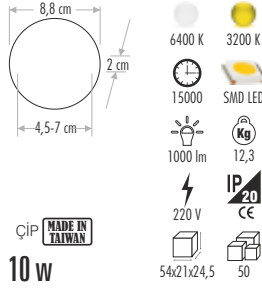

X-PLUS LED PANEL AYARLANABİLİR MONTAJ ÇAPI