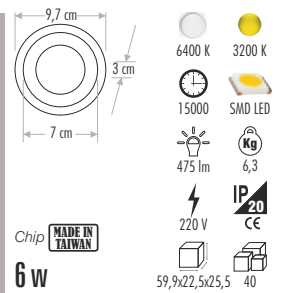

CT-5663 X-PLUS SLIM LED PANEL 170,00 ₺
(AYARLANABİLİR MONTAJ ÇAPI)

CT-5150 OKYANUS LED PANEL ARMATÜR 75,00 ₺

CT-5151 OKYANUS LED PANEL ARMATÜR 125,00 ₺

CT-5120 OKYANUS LED PANEL ARMATÜR 75,00 ₺

CT-5181 CAMLI PANEL 60,00 ₺